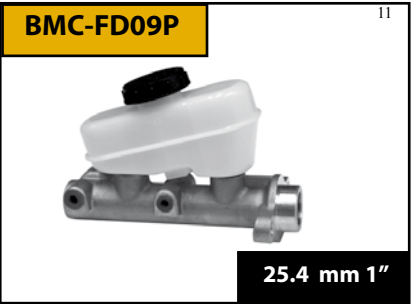

26.1 mm 1-1/32"

BM-CR131512P

9

23.8 mm 15/16"

BOMBA FRENO

Friction Premium

FORD

GENERAL MOTORS