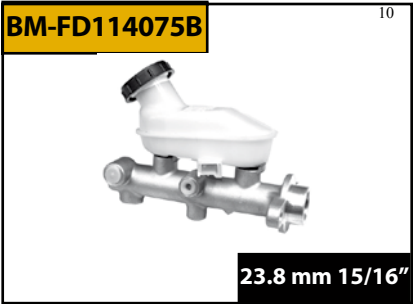

26.1 mm 1-1/32"

BM-CR131512P

9

23.8 mm 15/16"

BOMBA FRENO

Friction Premium

FORD

GENERAL MOTORS