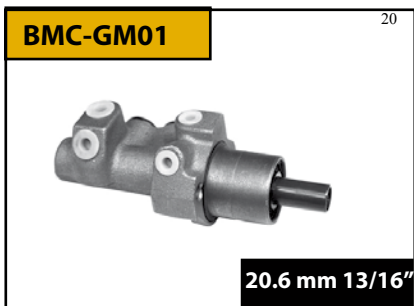

BOMBA FRENO

Friction Premium

GENERAL MOTORS