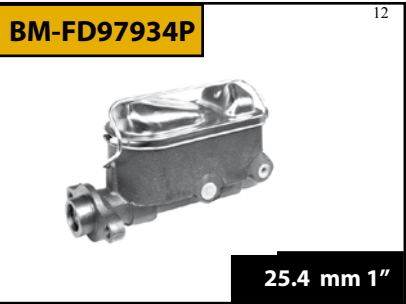

26.1 mm 1-1/32"

BM-CR131512P

9

23.8 mm 15/16"

BOMBA FRENO

Friction Premium

FORD

GENERAL MOTORS